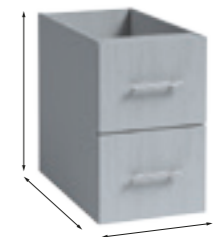

BESPOKE SIZED UNITS

BESPOKE DEPTH
ADD 10% PER UNIT

BESPOKE WIDTH x DEPTH x HEIGHT
ADD 20% PER UNIT

Please allow 6 weeks manufacturing time for this service. For anything larger than the standard height/width please contact us for a quotation.