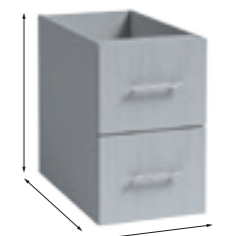

ANGLED PULL BESPOKE SIZED UNITS

BESPOKE DEPTH	ADD 10% PER UNIT
BESPOKE WIDTH x DEPTH x HEIGHT	ADD 20% PER UNIT

Please allow 6 weeks manufacturing time for this service. For anything larger than the standard height/width please contact us for a quotation.