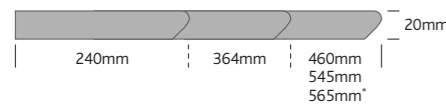

Sharks Nose Edge

20mm Continuous Mirostone® Worktops		
MWFT SN 240	20 x 240	£39 per 100mm
MWFT SN 364	20 x 364	£39 per 100mm
MWFT SN 545	20 x 460/545/565*	£66 per 100mm