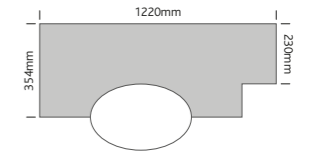

PRICING YOUR CORIAN® WORKTOP

Example	
Corian® worktop 354 x 30 x 1220mm (Based on 535mm price @ £66 per 100mm)	£792
Corian® Semi-counter top basin - white (SCB)	£1086
Cut-back (SSVT-1CB)	£226
Total	£2104