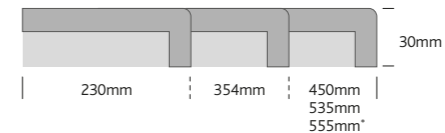

* 555mm is a special size to suit specific In-Frame furniture

Continuous Corian® Worktop Configurations

Corian® Worktop		
SSVT-FJ	Fabricated Joint	£226
SSVT-1CB	Cut-Back	£226
SSVT-CC 12	Curved Corner - 12mm Worktop	£147
SSVT-CC 30	Curved Corner - 30mm Worktop	£249